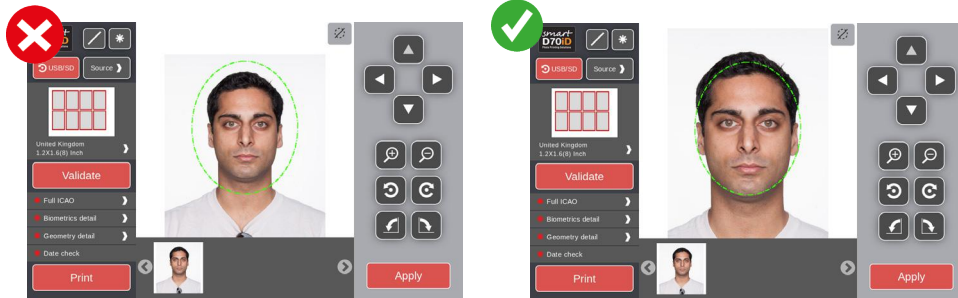

ICAO compliance

Automatic ICAO recognition. Take the picture and the Smart D70iD+ will check the compliance.

100% biometrical approval

Automatic face recognition and fitting in the marked area

Easy background removal