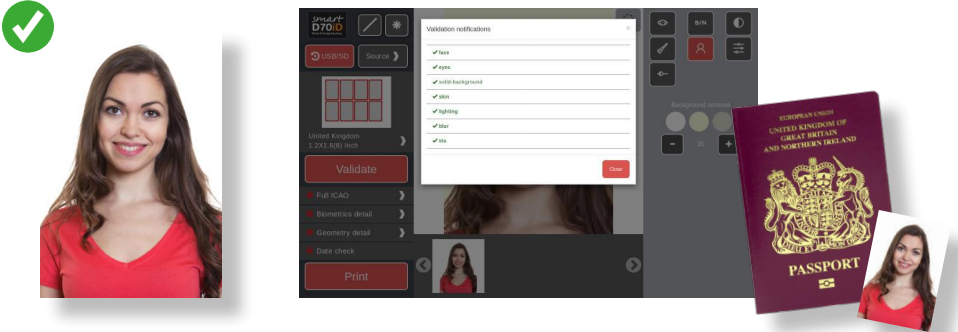

FTP*

CamFI®*

USB

SD card

*Wireless connection

Outputs

Multiple outputs

The customer has the possibility to have their printed picture saved to USB storage or sent by email from the Smart D70iD+ system.

Multi-language system

Available languages

English, Español, Deutsch, Français (Belgium), Français (France), Italiano, Portugues, Dutch, Svenska, Suomi.

Smart processing

The software will check each selected country template for different required parameters.

ICAO compliance

Automatic ICAO recognition. Take the picture and the Smart D70iD+ will check the compliance.

100% biometrical approval

Automatic face recognition and fitting in the marked area

Easy background removal