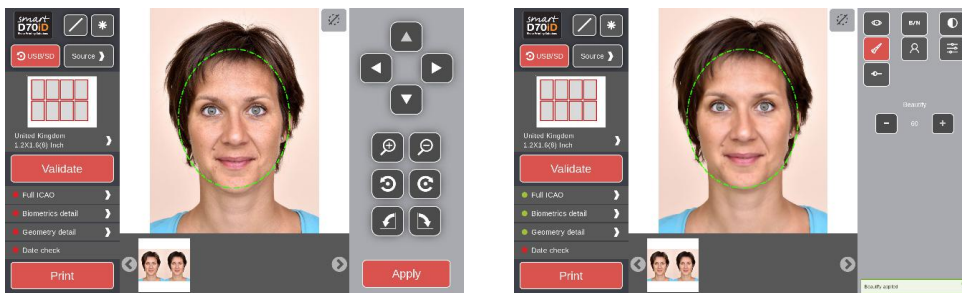

Image enhancement

The possible defects are automatically corrected without affecting the picture's quality